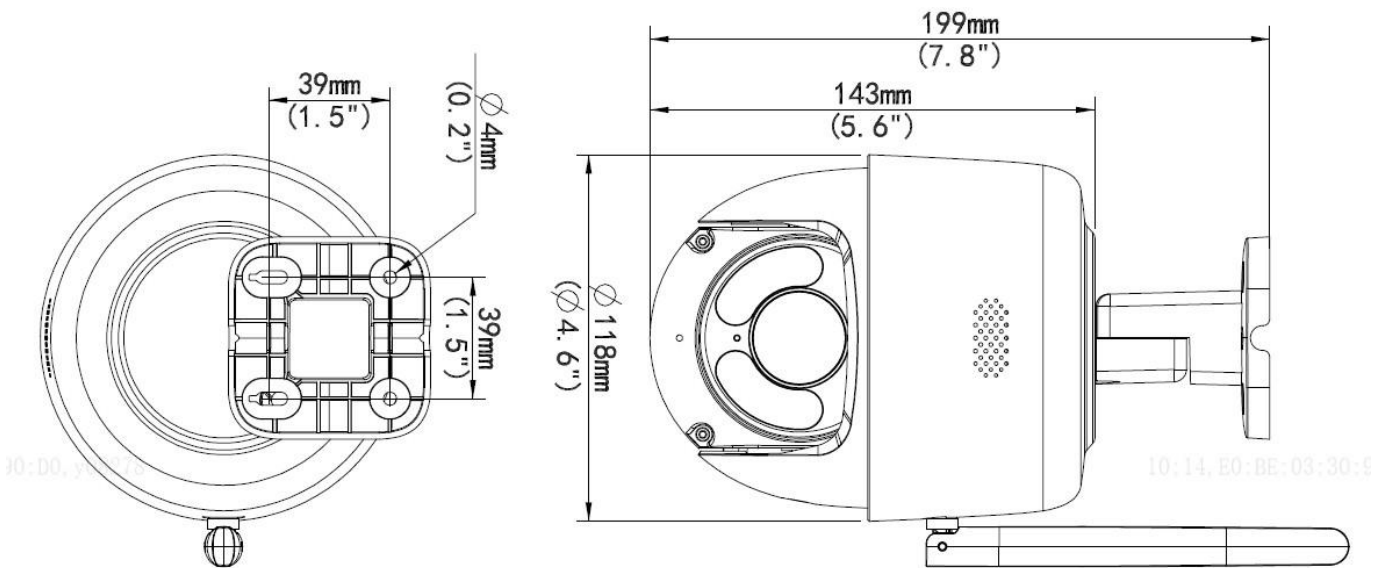

Dimensions (∅ x H)	Φ118mm*118mm*199mm (Φ4.6"x 4.6"x 7.8")
Weight	0.53kg (1.17lb)
Working Environment	-30°C ~ 60°C (-22°F to 140°F), Humidity:≤95% RH(non-condensing)
Surge Protection	4KV
Reset Button	Support
LED indicator	1, red/green

Dimensions

No. 369, Xietong Road, Xixing Sub-district, Binjiang District, Hangzhou City, 310051, Zhejiang Province, China

©2023 Zhejiang Uniview Technologies Co., Ltd. All rights reserved.

*Product specifications and availability are subject to change without notice.