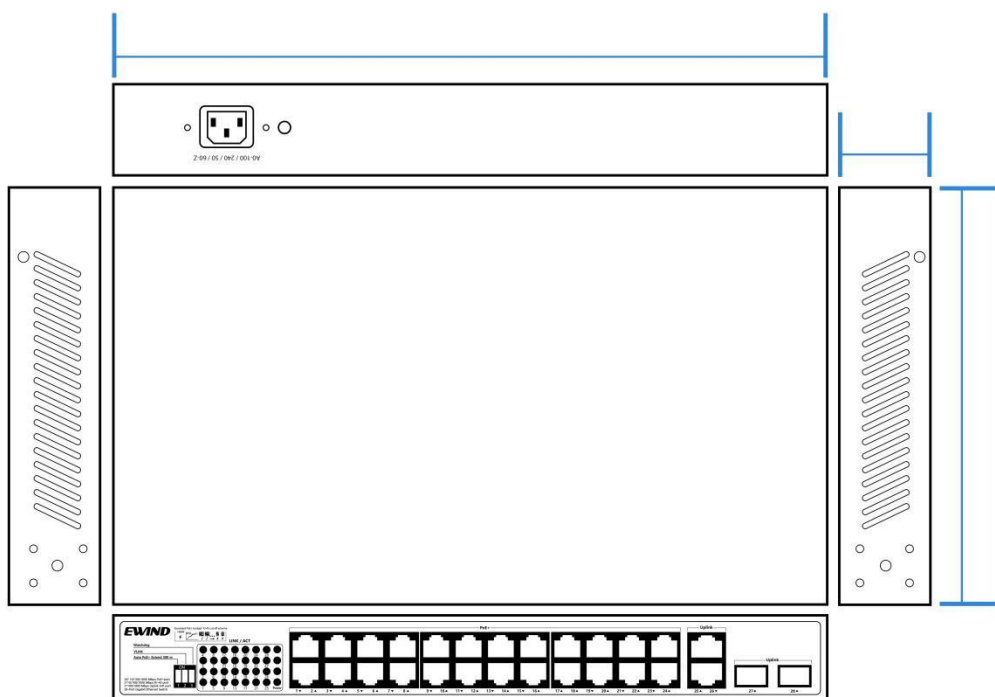

Power Supply	Built in switching power supply, AC100~240V 50-60Hz
Operation TEMP / Humidity	-20~+55°C:5%~90% RH non condensing
Storage TEMP / Humidity	-40~+75°C;5%~95% RH non condensing
Dimension	330*220*44mm
Net /Gross Weight	<3kg / <4kg
Installation Method	desktop type, wall mounted,19-inch 1U cabinet installation
Protection	IEC61000-4-2(ESD): ±8kV contact discharge, ±15kV air discharge IEC61000-4-5(Lightning protection/Surge): Power:CM±4kV/DM±2kV; Port: ±4kV
Protection Level	IP30
Certification	CCC; CE mark, commercial; CE/LVD EN60950; FCC Part 15 Class B; RoHS
Warranty	3 years, lifetime maintenance.

DIMENSION