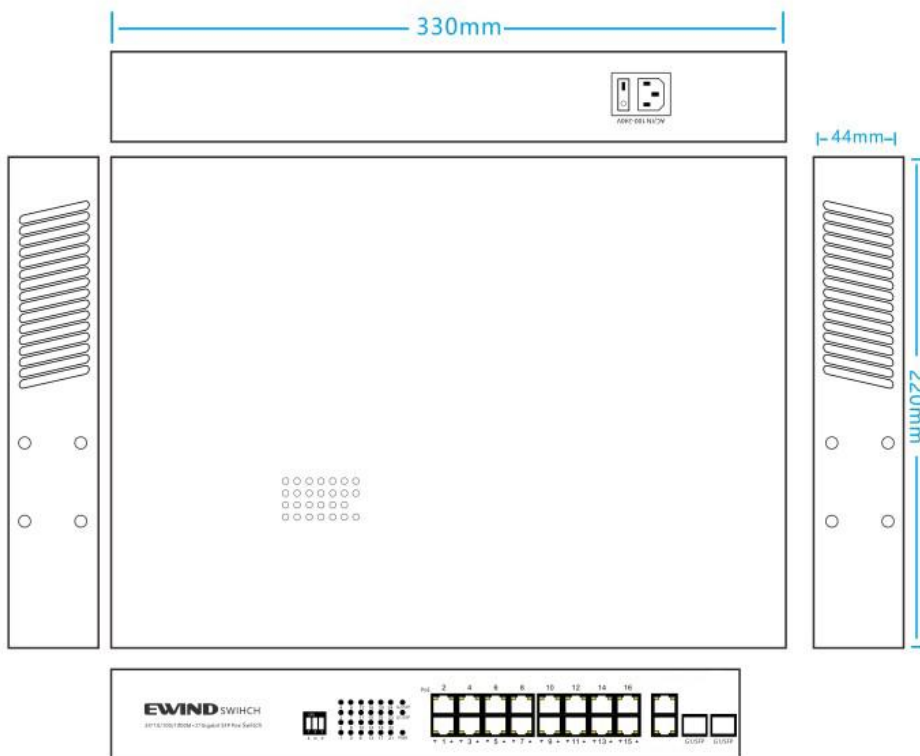

Power Supply	Built in switching power supply, AC100~240V 50-60Hz
Operation TEMP / Humidity	-20~+55°C;5%~90% RH non condensing
Storage TEMP / Humidity	-40~+75°C;5%~95% RH non condensing
Dimension	330*220*44mm
Net /Gross Weight	<3kg / <4kg
Installation Method	desktop type, wall mounted,19-inch 1U cabinet installation
Protection	IEC61000-4-2(ESD): ±8kV contact discharge, ±15kV air discharge IEC61000-4-5(Lightning protection/Surge): Power:CM±4kV/DM±2kV; Port: ±4kV
Protection Level	IP30
Certification	CCC; CE mark, commercial;CE/LVD EN60950; FCC Part 15 Class B;RoHS
Warranty	2 years, lifetime maintenance.

DIMENSION