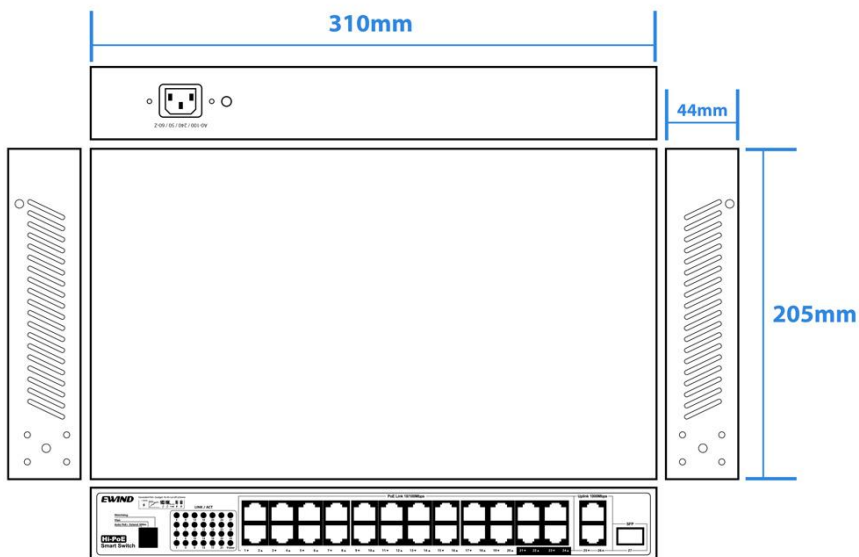

Operation TEMP / Humidity	-20~+55°C:5%~90% RH non condensing
Storage TEMP / Humidity	-40~+75°C;5%~95% RH non condensing
Dimension	310*205*44mm
Net /Gross Weight	<3kg / <4kg
Installation Method	desktop type, wall mounted,19-inch 1U cabinet installation
Protection	IEC61000-4-2(ESD): ±8kV contact discharge, ±15kV air discharge IEC61000-4-5(Lightning protection/Surge): Power:CM±4kV/DM±2kV; Port: ±4kV
Protection Level	IP30
Certification	CCC; CE mark, commercial;CE/LVD EN60950; FCC Part 15 Class B;RoHS
Warranty	2 years, lifetime maintenance.

DIMENSION